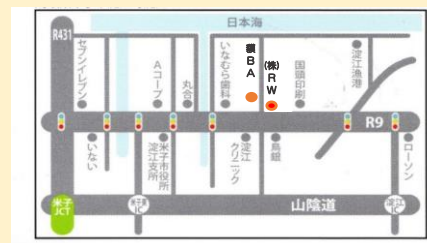

Tottori Sand Dunes

Mount Mitoku's Ippei-do

Mt.Daisen

Former Kurayoshi Line Abandoned Tracks

Sand Museum

Tottori Flower Corridor

Access to BAKU

- Air route (Tokyo-Yonago)
ANA (Haneda - Yonago)
- JR (Yonago Airport)
Yonago Airport - (JR Sakai Line) Yonago Station -(JR Sanin Main Line)
- 15 minutes walk from Yodoe Station
- Car: 10 minutes by car from the Yonago Expressway I.C.
(8 minutes via Yodoe IC on the San'in Expressway)
About 3 hours from Osaka About 2 hours from Okayama
- Bus: Yonago Station - Nihon Kotsu Yodoe Line
6 minutes walk from Yodoe Silver Center

Location of BAKU

681-9 Yodoe, Yodoe-cho, Yonago City, Tottori Prefecture

TEL.0859-57-2368
FAX.0859-57-5443

Simple lodging

Accommodation where you can rent the entire building

獺BAKU

http://www.redwingjapan.com/baku_top.html